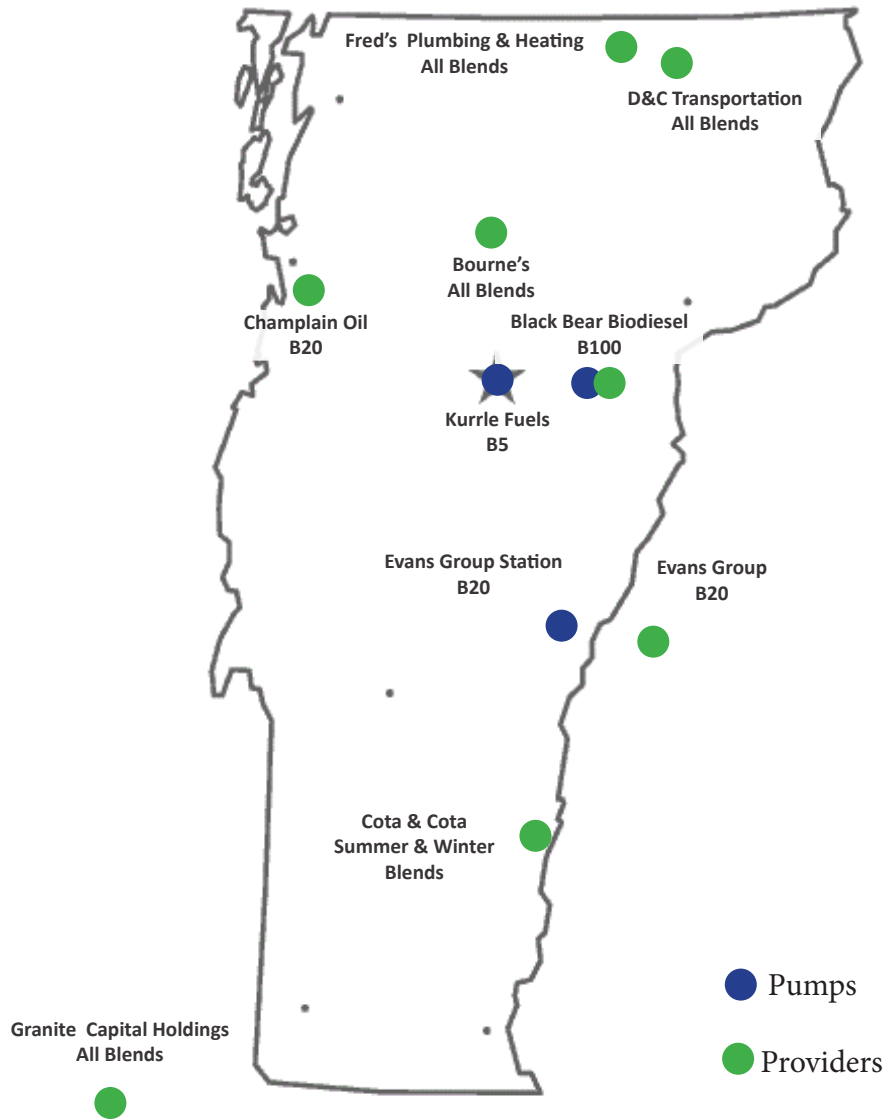

Biodiesel Providers and Pumps that Serve Vermont

Black Bear Biodiesel

Blend: All blends

Source: Vermont Waste Grease Oil

Regions Served: Vermont

Bourne's Inc

Blend: All blends

Source: White Mountain Biodiesel

Regions Served: Franklin, Chittenden, Lamoille, Calendonía, Washington, Addison

Champlain Oil Co. Inc.

Blend: B20

Source: Unknown

Regions Served: All of VT

Cota & Cota Inc.

Blend: Summer and winter blends

Source: Global Energy

Regions Served: Southeastern VT

D&C Transportation Inc.

Blend: All blends

Source: Fred's Plumbing & Heating

Regions Served: Northeastern VT

Evans Group Inc.

Blend: B20

Source: White Mountain Biodiesel

Regions Served: Upper Valley & NH

Fred's Plumbing & Heating

Blend: All blends

Source: Unknown

Regions Served: Derby, Lyndonville, Morrisville